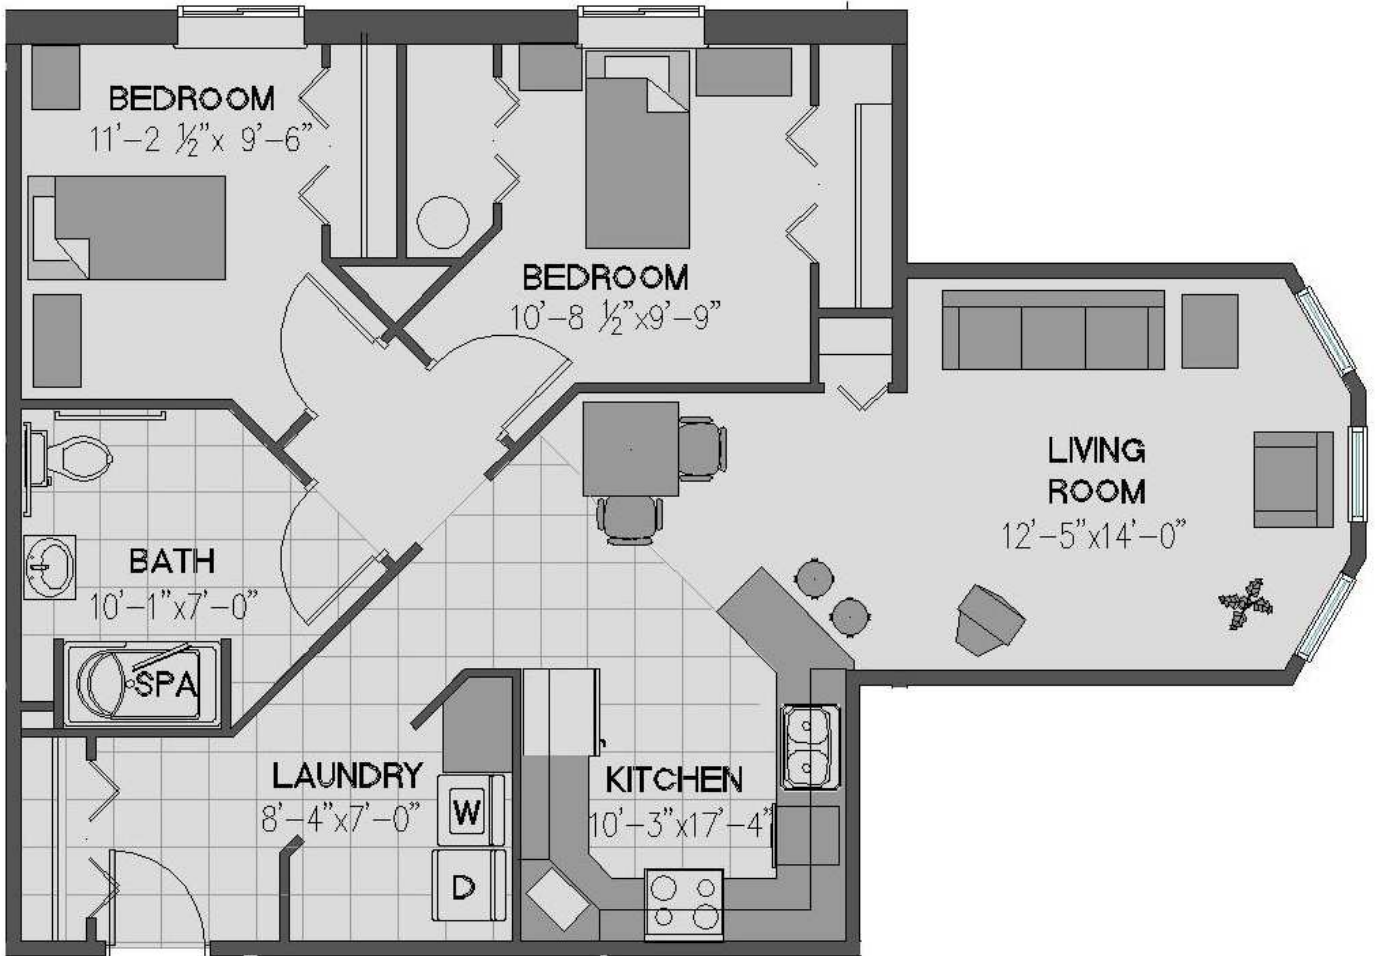

Two Bedroom Deluxe Floor Plans

941 square feet

*Additional two bedroom deluxe floor plan styles available.
Please inquire within.*